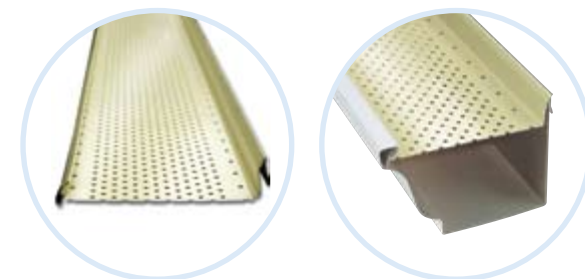

 **LEAF RELIEF®**
GUTTER PROTECTION THAT REALLY WORKS
by PLY GEM

THE MOST EFFECTIVE PATENTED DESIGN

Leaf Relief® by Ply Gem is more effective than other types of gutter protection at keeping natural debris, such as leaves, twigs and pine needles, from blocking your gutters.

BUILT FOR PERFORMANCE AND PEACE OF MIND

Solid aluminum construction. No rusting. No distortion. No painting. The Leaf Relief by Ply Gem Gutter Protection System has been manufactured to exacting standards to ensure a quality product. That's why we back it with our exclusive 10-Year Limited Warranty, which states:

LEAF RELIEF
GUTTER PROTECTION THAT REALLY WORKS
by PLY GEM

PRODUCT COMPARISON

PRODUCT COMPARISON	Installed price	100% debris* efficiency	Fits all roof slopes and never requires gutter repositioning	Virtually invisible from the ground	Never caves in	Pest resistant (birds/squirrels)
LEAF RELIEF®	\$\$	✓	✓	✓	✓	✓
Gutter Helmet®	\$\$\$\$				✓	✓
Gutter Topper®	\$\$\$\$				✓	✓
Waterloov®	\$\$\$				✓	✓
Waterfall®	\$\$					

*Observation; Architectural testing (twigs) 3/03

IT'S GUTTER PROTECTION THAT REALLY WORKS.

Leaf Relief® by Ply Gem can drain 29.7" of rainfall an hour—that's more than the highest rainfall ever recorded (Holt, Missouri 1947 at 12") in one hour. Leaf Relief® is not only the most effective gutter protection system on the market, it is also the most invisible. Leaf Relief® lays flat and fits snugly on top of your gutter.