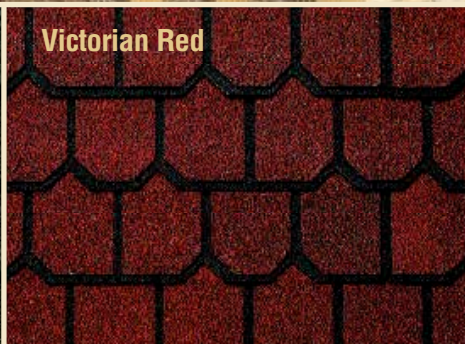

for PROFESSIONALS

- **Quicker Installation...** Large, 17"x 40" size saves labor, allowing you to offer superior value and greater homeowner satisfaction
- **Less Chance Of Call-Backs...** When tested, shingle withstands winds up to 130 mph† (under controlled laboratory conditions)
- **More Referrals...** Unique and distinctive design that other homeowners will notice!

*See ltd. warranty for complete coverage and restrictions.

†Wind speed coverage on Country Mansion shingles requires special installation. See ltd. warranty for details.

Note: It is difficult to reproduce the color clarity and actual color blends of these products. Before selecting your color, please ask to see several full-size shingles.

Olde Pewter