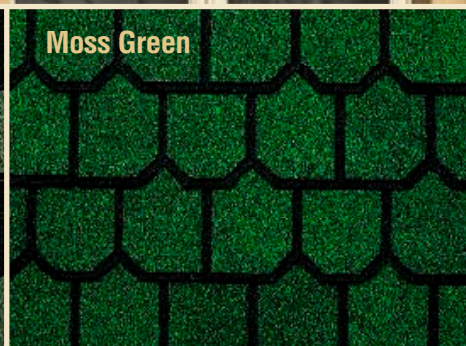

Color Shown:
Aged Oak

Aged Oak

Estate Oak

Moss Green

Estate Brown

"The Look And Charm Of Hand-Crafted Slate"

for PROPERTY OWNERS

- **Distinctive Appearance...** Unique design creates a timeless, turn-of-the-century look—great for historic properties, Victorians, or even charming cottages
- **Beautiful Design...** Artfully sculpted shingle tabs with tone-on-tone design and versatile color palette will make your home “simply charming”!
- **Safer...** Class A fire listing from Underwriters Laboratories—the highest rating possible
- **Super-Heavyweight “Plus” Construction...** Approx. 400 lbs. per square for ultimate durability (in fact, each layer of Country Mansion® shingles is up to 60% thicker than each layer of other “premium” asphalt shingles)
- **StainGuard® Protection...** Helps assure the beauty of your roof against unsightly blue-green algae*
- **High Performance...** Custom specified, ultra-high performance Micro Weave® core provides better protection layer for layer
- **Stays In Place...** Double row of Dura Grip® adhesive seals each shingle tightly and reduces the risk of shingle blow-off. Shingles confidently warranted to withstand winds up to 130 mph!†
- **Peace Of Mind...** Lifetime ltd. transferable warranty with Smart Choice® Protection (non-prorated material and installation labor coverage) for the first ten years*
- **Perfect Finishing Touch...** Premium Timbertex® ridge cap shingles with StainGuard® protection lend the perfect finishing touch