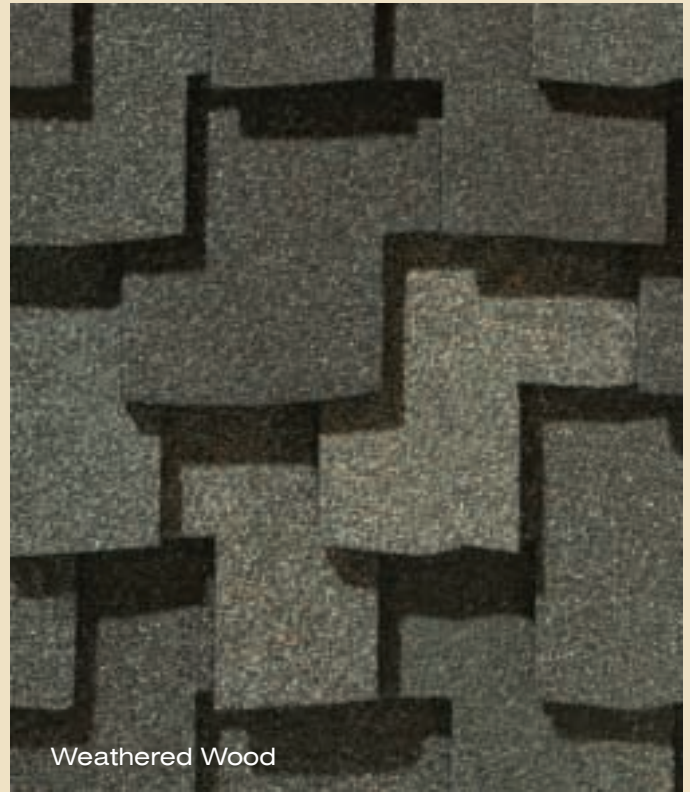

Weathered Wood