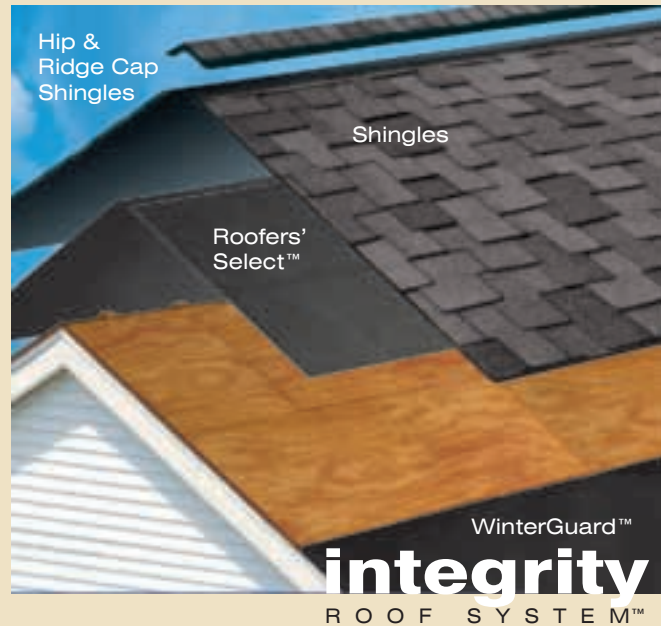

for the home of a lifetime

CertainTeed building products wrap your home in quality - blending performance, energy efficiency, durability and style.

Ask for quality CertainTeed products for all your building and remodeling needs. The choice you make is for the home of a lifetime.

- Roofing
- Siding
- Insulation
- Fence
- Decking
- Railing
- Foundations
- Pipe
- Windows
- Trim
- Gypsum
- Ceilings

WinterGuard™

Waterproofing underlayment prevents leaks caused by ice dams and wind-driven rain in the vulnerable areas.

Roofers' Select™

High-performance underlayment is a secondary barrier against leaks for the entire roof.

Shingles and Accessories

High-quality shingles are covered by one of the best warranties in the business. Accessory products - starter course, and hip and ridge cap shingles - complete your roof from start to finish.

Ventilation

Proper attic ventilation improves air circulation. Air Vent, Inc. ventilation products are recommended for use in connection with the Integrity Roof System.

Enjoy the extra confidence of SureStart™ Protection

Your Presidential Shake TL warranty is strong on its own. But, you also get the added confidence of SureStart protection. That simply means if any problem due to a manufacturing defect occurs during the SureStart period, call us. Upon inspection, we'll cover labor and material replacement costs at 100%.