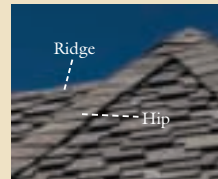

long-term protection

Color Companion Products™

With CertainTeed Flintlastic® SA, you can coordinate flat roof areas like carports, canopies and porches with your main roof. Flintlastic SA is a self-adhering low slope roofing product available in eight colors that match some of the most popular CertainTeed shingles. Ask your contractor for more information.

Lifetime limited transferable warranty, including 10-year SureStart™ protection, is applicable only in the United States, its territories and Canada; for products sold outside these areas, please refer to the International Warranty for specific details and limitations.

NOTE: Due to limitations of printing reproduction, CertainTeed can not guarantee the identical match of the actual product color to the graphic representations throughout this publication.

Presidential Shake™ TL available in areas shown:

- North Central Region
- Lake Central Region
- Northeast Region
- Mid Atlantic Region
- Southeast Region
- South Central Region