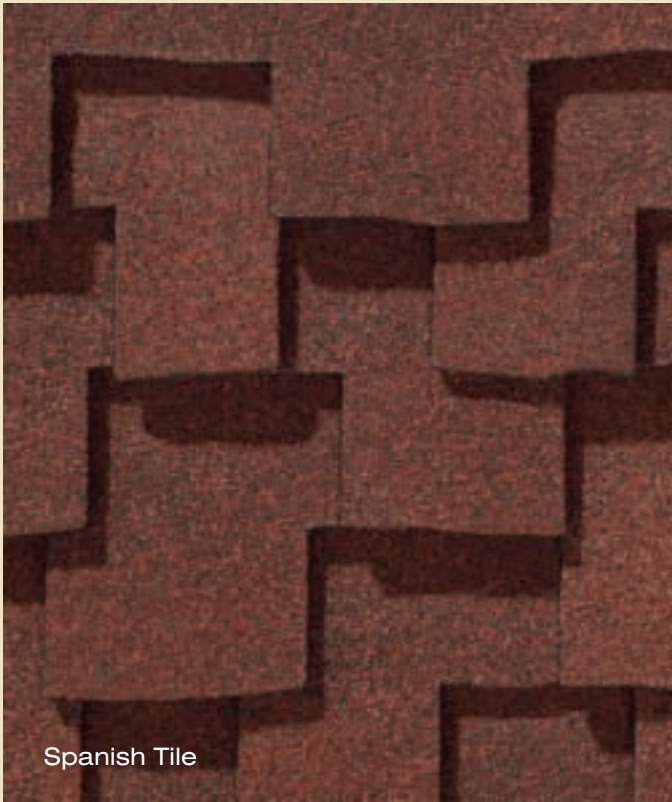

**From light, inviting earth tones
to darker, bolder hues**

Spanish Tile