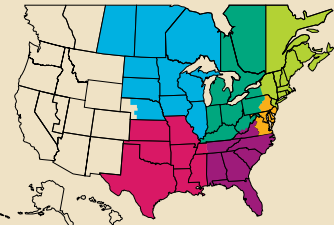

ASK ABOUT OUR OTHER CERTAINTEED PRODUCTS AND SYSTEMS:

EXTERIOR: ROOFING • SIDING • WINDOWS • FENCE • DECKING • RAILING • TRIM • FOUNDATIONS • PIPE
INTERIOR: INSULATION • GYPSUM • CEILINGS

CertainTeed Corporation
P.O. Box 860
Valley Forge, PA 19482

Professional: 800-233-8990
Consumer: 800-782-8777
www.certainteed.com

CertainTeed