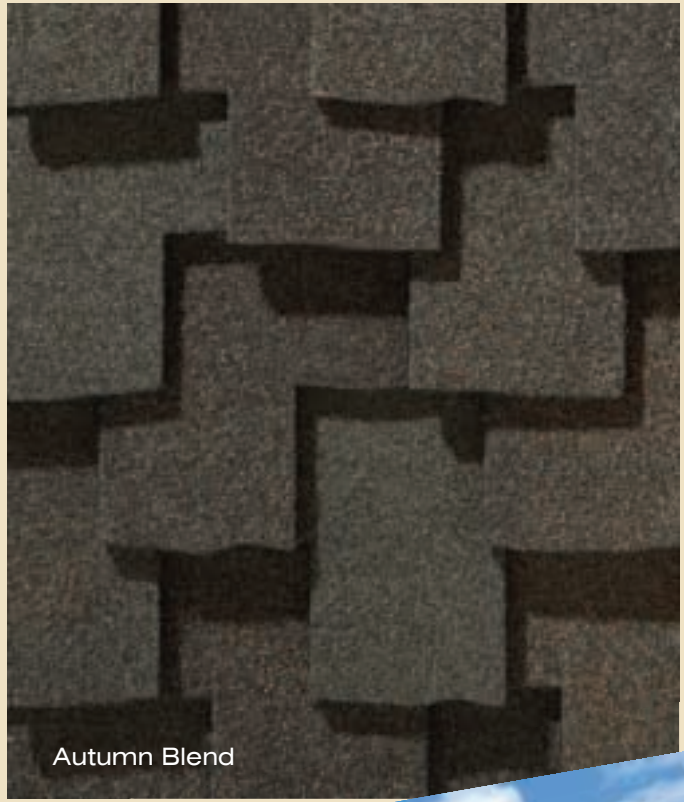

Autumn Blend