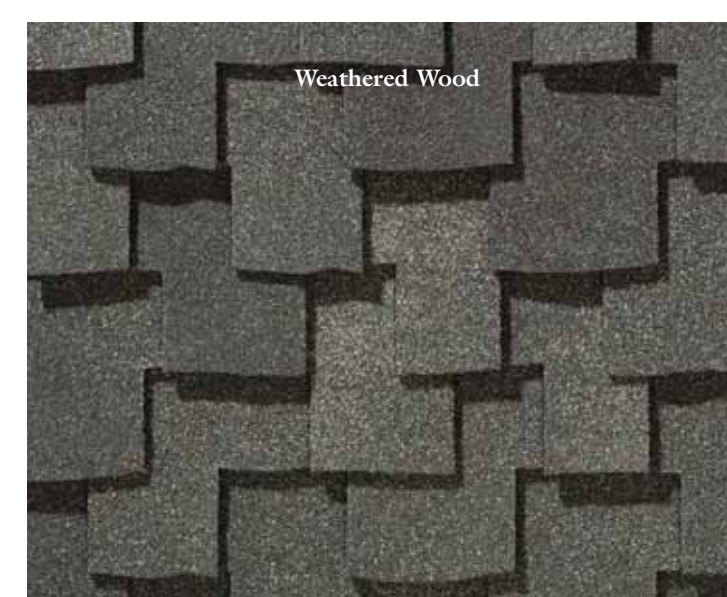

Presidential Shake

Add the right accessories and ensure full protection.

For your Landmark TL, Landmark Special or XT 30 impact resistant roof, use CertainTeed XT 30 IR UL 2218 Class 4

impact resistant roofing shingles of the same color for capping hips and ridges. Double capping will add depth and dimension.

To ensure your entire Presidential Shake roof meets UL 2218 Class 4 impact resistance, Impact Resistant Presidential Accessory must be used on the hips & ridges, and Impact Resistant Presidential Starter must be used for the starter course.

Color Companion Products™

Want it all to match? CertainTeed offers Flintlastic™ SA, a low slope roofing product that goes perfectly with impact resistant shingles. It's available in several colors, giving you the flexibility to coordinate or match areas such as porches, canopies and carports with your main roof.

Enjoy the extra confidence of SureStart™ protection

Your warranty is strong on its own. But you also get the added confidence of SureStart protection. That simply means if any problem due to a manufacturing defect occurs during the SureStart period, call us. Upon inspection, we'll cover labor and material replacement costs at 100%.

Roofs are big. Color is important. Choose wisely.

1. Think big—View a full-sized shingle, not just a swatch or sample.
2. Be real—Look at actual houses where the house/roof color combinations are similar to what you're considering.
3. Watch the light—As you look, notice how colors appear under changing light conditions and at various times of day.
4. Consider the pitch—Look for roofs with a similar pitch to your own. A roof's pitch affects the way you see its color.
5. Ask your contractor—They might be able to point you to a home where they've installed a roof of your style and color.