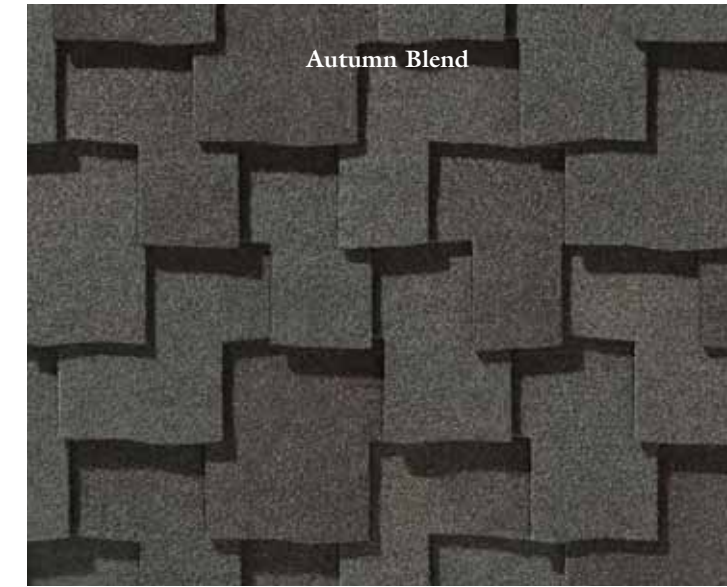

Presidential Shake

Add the right accessories and ensure full protection.

For your Landmark TL, Landmark Special or XT 30 impact resistant roof, use CertainTeed XT 30 IR UL 2218 Class 4

impact resistant roofing shingles of the same color for capping hips and ridges. Double capping will add depth and dimension.

To ensure your entire Presidential Shake roof meets UL 2218 Class 4 impact resistance, Impact Resistant Presidential Accessory must be used on the hips & ridges, and Impact Resistant Presidential Starter must be used for the starter course.

Color Companion Products™

Want it all to match? CertainTeed offers Flintlastic™ SA, a low slope roofing product that goes perfectly with impact resistant shingles. It's available in several colors, giving you the flexibility to coordinate or match areas such as porches, canopies and carports with your main roof.

Enjoy the extra confidence of SureStart™ protection

Your warranty is strong on its own. But you also get the added confidence of SureStart protection. That simply means if any problem due to a manufacturing defect occurs during the SureStart period, call us. Upon inspection, we'll cover labor and material replacement costs at 100%.

Roofs are big. Color is important. Choose wisely.

1. Think big—View a full-sized shingle, not just a swatch or sample.
2. Be real—Look at actual houses where the house/roof color combinations are similar to what you're considering.
3. Watch the light—As you look, notice how colors appear under changing light conditions and at various times of day.
4. Consider the pitch—Look for roofs with a similar pitch to your own. A roof's pitch affects the way you see its color.
5. Ask your contractor—They might be able to point you to a home where they've installed a roof of your style and color.