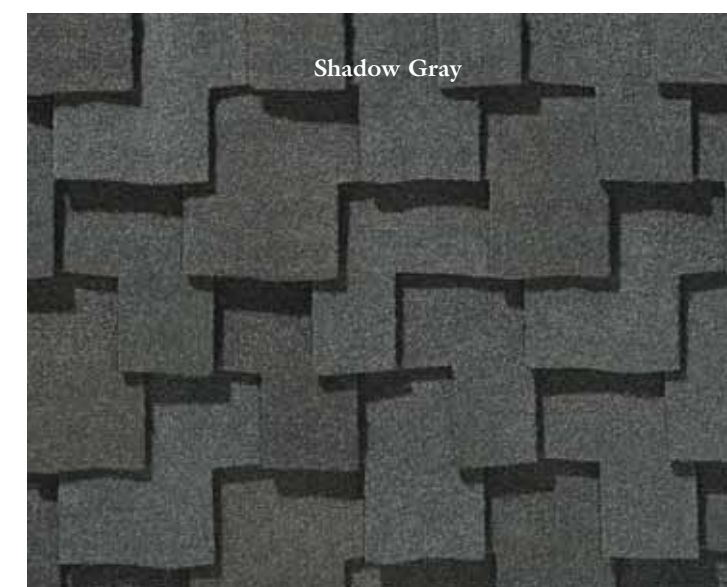

Presidential Shake

Add the right accessories and ensure full protection.

For your Landmark TL, Landmark Special or XT 30 impact resistant roof, use CertainTeed XT 30 IR UL 2218 Class 4

impact resistant roofing shingles of the same color for capping hips and ridges. Double capping will add depth and dimension.

To ensure your entire Presidential Shake roof meets UL 2218 Class 4 impact resistance, Impact Resistant Presidential Accessory must be used on the hips & ridges, and Impact Resistant Presidential Starter must be used for the starter course.

Color Companion Products™

Want it all to match? CertainTeed offers Flintlastic™ SA, a low slope roofing product that goes perfectly with impact resistant shingles. It's available in several colors, giving you the flexibility to coordinate or match areas such as porches, canopies and carports with your main roof.

Enjoy the extra confidence of SureStart™ protection

Your warranty is strong on its own. But you also get the added confidence of SureStart protection. That simply means if any problem due to a manufacturing defect occurs during the SureStart period, call us. Upon inspection, we'll cover labor and material replacement costs at 100%.

Roofs are big. Color is important. Choose wisely.

1. Think big—View a full-sized shingle, not just a swatch or sample.
2. Be real—Look at actual houses where the house/roof color combinations are similar to what you're considering.
3. Watch the light—As you look, notice how colors appear under changing light conditions and at various times of day.
4. Consider the pitch—Look for roofs with a similar pitch to your own. A roof's pitch affects the way you see its color.
5. Ask your contractor—They might be able to point you to a home where they've installed a roof of your style and color.